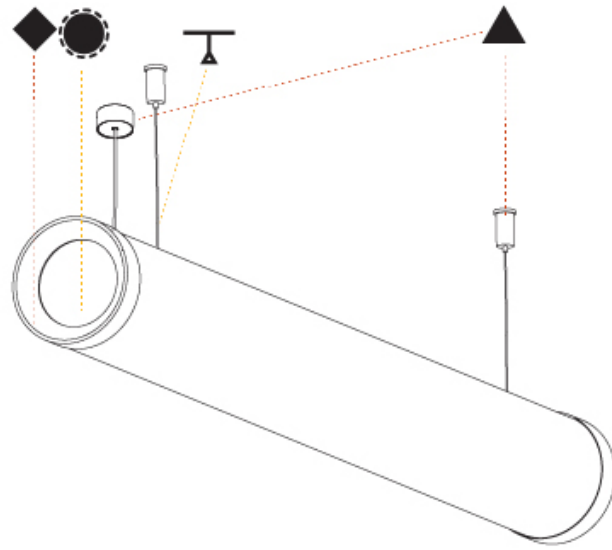

BUNGA PLUS SUSPENSION

A30704-

PROJECT	_____
TYPE	_____
SPECIFIER	_____
QUANTITY	_____
DATE	_____

A